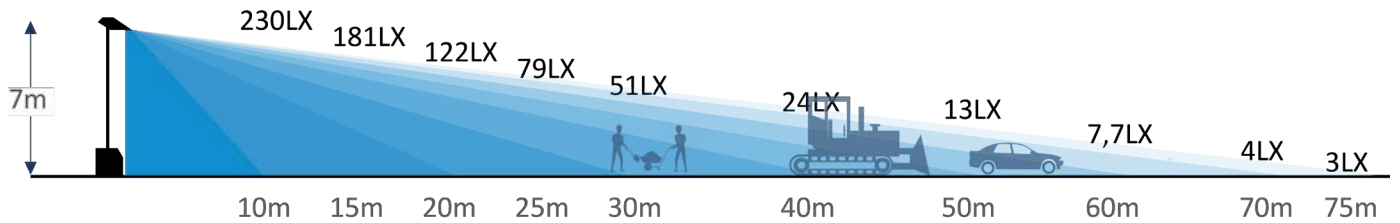

BRILLIANT LIGHT DISTRIBUTION

Easy to change optics and efficient light distribution with >160lm/W

Symbols indicate lux requirements for different construction tasks

TECH SPEC

	MFL 130	MFL 240	MFL 300
Article no:	MFL 130	MFL 240	MFL 300
Light output	21 100lm	38 400lm	52 100lm
System power	135W	240W	320W
Lumen/w	156lm/w	160lm/w	162lm/w
Input voltage	100-305VAC/50Hz	100-305VAC/50Hz	100-305VAC/50Hz
Dimmable	Yes	Yes	Yes
Lifetime (L80, B50)	100 000H	100 000H	100 000H
Color temperature	3/4/6000K	3/4/6000K	3/4/6000K
CRI	>70/ >80	>70/ >80	>70/ >80
Angle beam	9 optics options	9 optics options	9 optics options
IP class	IP66	IP66	IP66
IK class	IK08	IK08	IK08
Ambient temperature	-40 - +45	-40 - +45	-40 - +45
Incoming cable	5m H07RNF with quick connectors	5m H07RNF with quick connectors	5m H07RNF with quick connectors
Material	Aluminium/PC	Aluminium/PC	Aluminium/PC
Weight	4 kg	6,4 kg	9,6 kg
Dimensions (L x W x H mm):	188 x 314 x 182	381 x 122 x 259	381 x 122 x 369