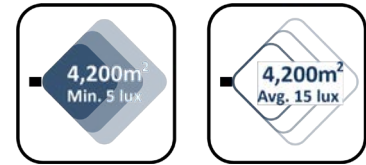

BRILLIANT LIGHT DISTRIBUTION

Easy to change optics and efficient light distribution with >160lm/W

Symbols indicate lux requirements for different construction tasks

TECH SPEC

	MFL 130	MFL 240	MFL 300
Article no:	MFL 130	MFL 240	MFL 300
Light output	21 100lm	38 400lm	52 100lm
System power	135W	240W	320W
Lumen/w	156lm/w	160lm/w	162lm/w
Input voltage	100-305VAC/50Hz	100-305VAC/50Hz	100-305VAC/50Hz
Dimmable	Yes	Yes	Yes
Lifetime (L80, B50)	100 000H	100 000H	100 000H
Color temperature	3/4/6000K	3/4/6000K	3/4/6000K
CRI	>70/ >80	>70/ >80	>70/ >80
Angle beam	9 optics options	9 optics options	9 optics options
IP class	IP66	IP66	IP66
IK class	IK08	IK08	IK08
Ambient temperature	-40 - +45	-40 - +45	-40 - +45
Incoming cable	5m H07RNF with quick connectors	5m H07RNF with quick connectors	5m H07RNF with quick connectors
Material	Aluminium/PC	Aluminium/PC	Aluminium/PC
Weight	4 kg	6,4 kg	9,6 kg
Dimensions (L x W x H mm):	188 x 314 x 182	381 x 122 x 259	381 x 122 x 369